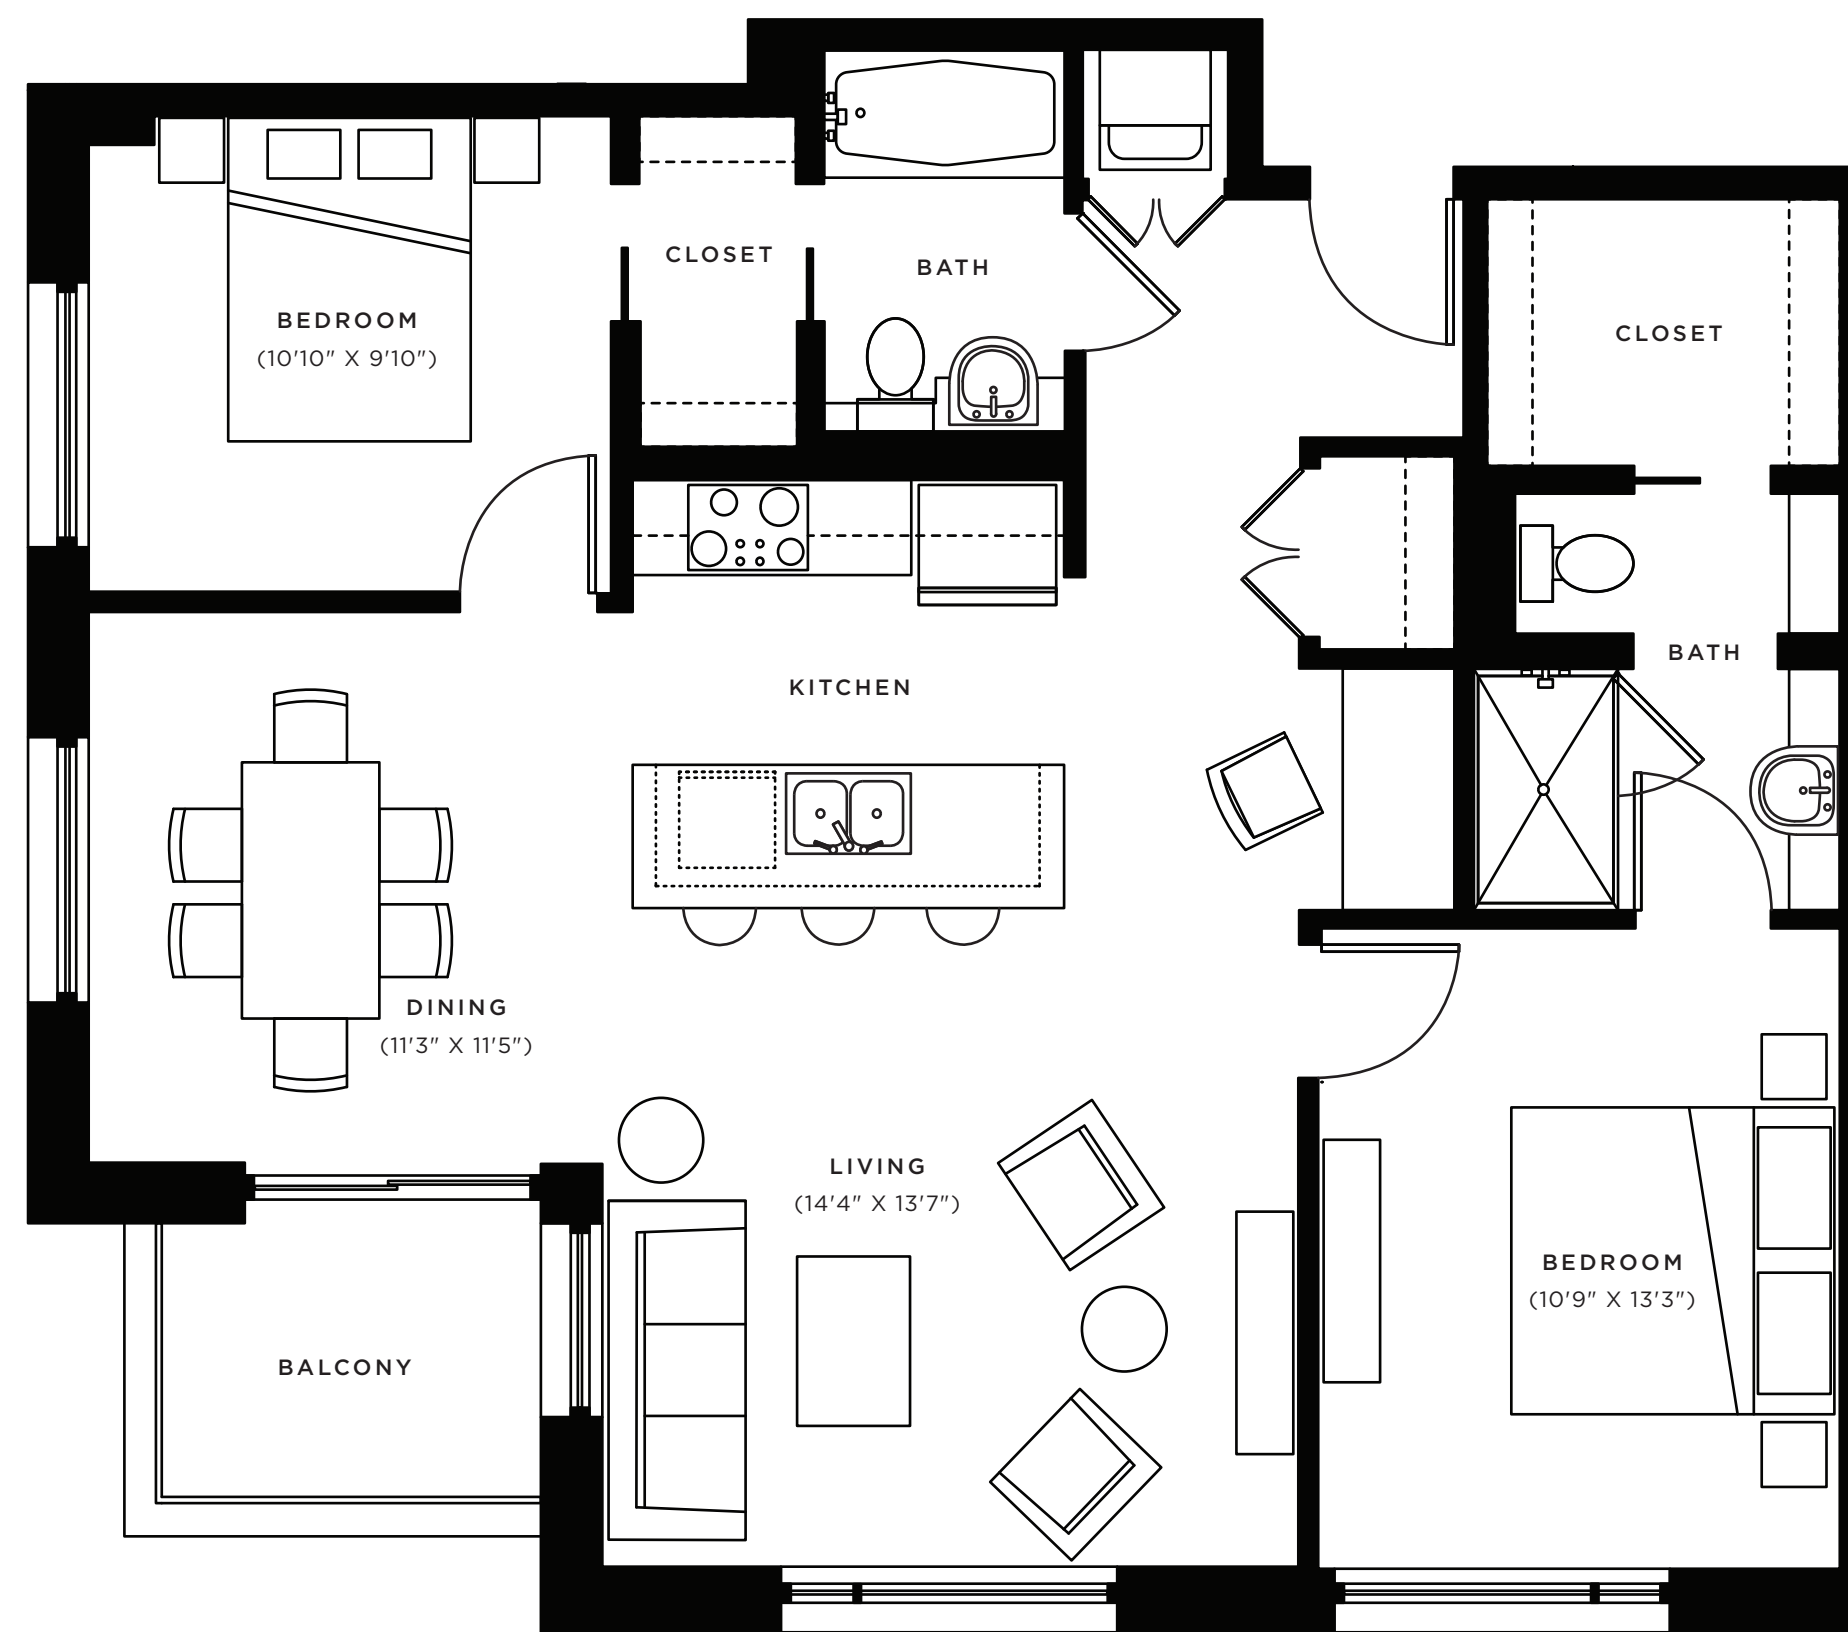

D-1

1,061 square feet
2 bedrooms
2 baths

Unit D-1 will be available on floors 6-23 in the floorplate above and on floors 24-38 in the floorplate below.