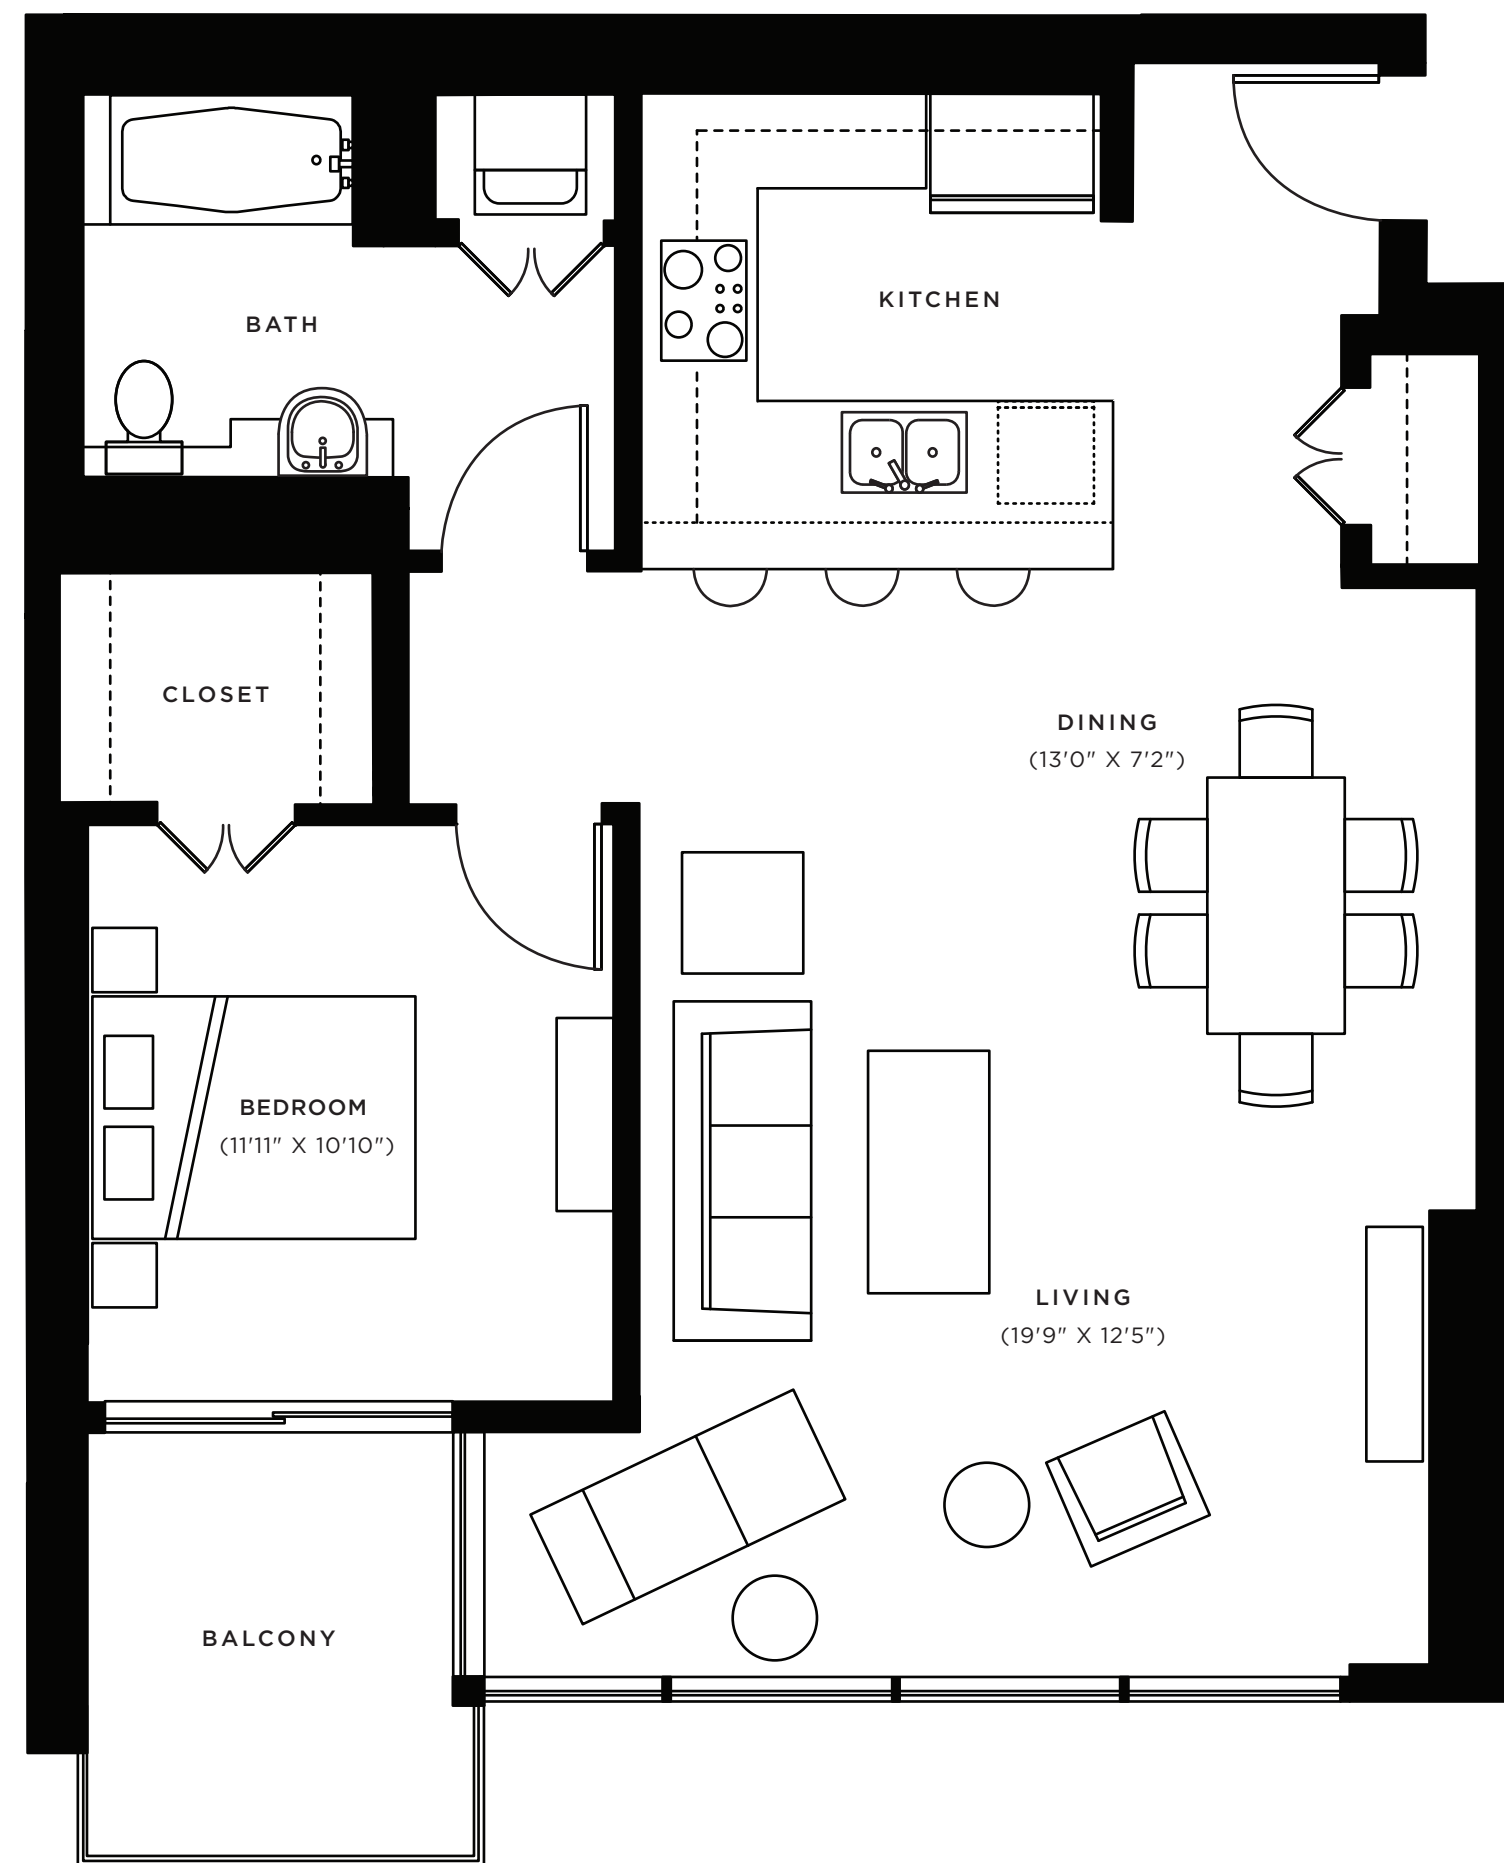

B

704 square feet
1 bedroom
1 bath

*Unit B will be available
on floors 6-23 in
the floorplate above.*